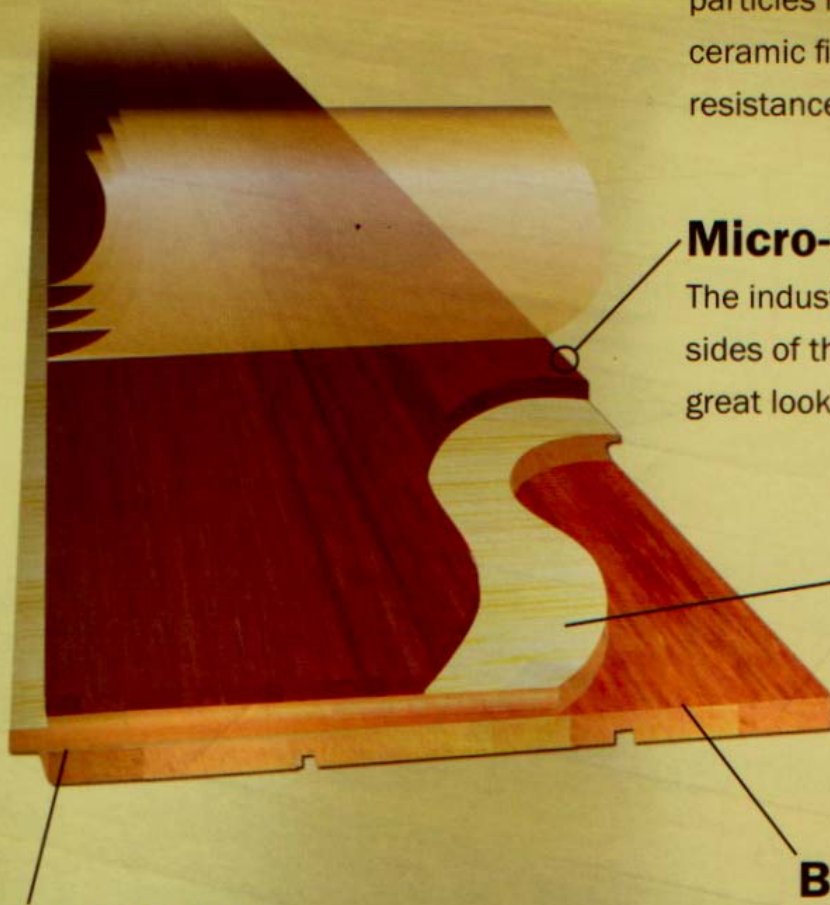

Precision Milling

State of the art machinery guarantees a floor of better appearance and superior durability. Because of the precision milling, we are able to guarantee against overwood.

Exotic Hardwood Layer

Exotic hardwood layer of approximately 3.5mm extends from the top of the plank to the tongue's staple-setting bevel.

Applications

- Glued down directly over concrete, at, above, or below grade
- Staple down/nail down
- Tongue and groove floating

Micro-Bevel Joint

The industry standard micro-beveled joint, on all sides of the strips, provides a uniform edge for a great look and superior performance.

Bamboo Core

Cross-plyed bamboo center layer provides a high degree of structural stability and helps to prevent warping.